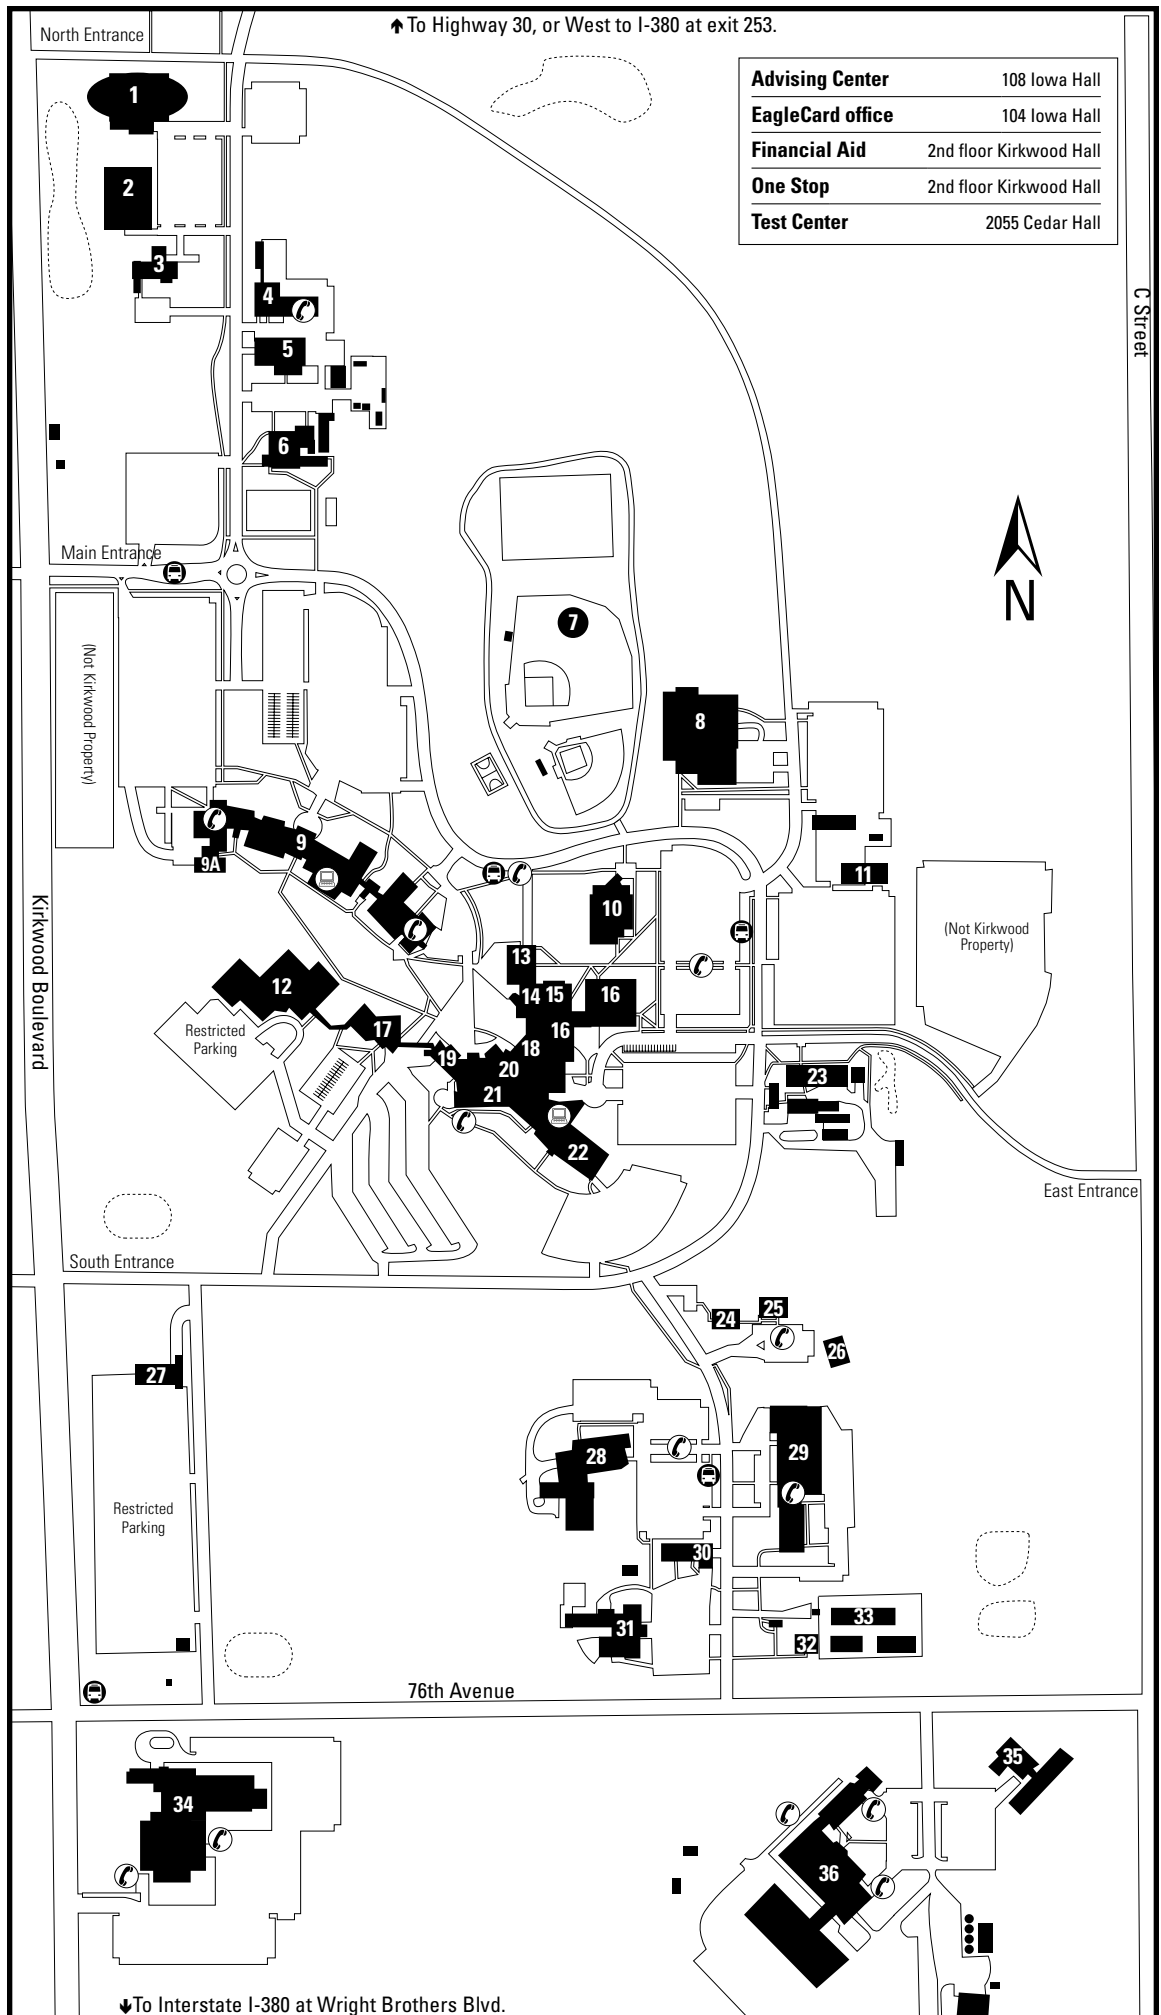

KIRKWOOD MAIN CAMPUS LOCATOR MAP

Admissions, Iowa Hall	18
AEGON USA	12
Animal Health Technology	31
Arts & Theatre Annex	23
Automotive Collision Repair	5
Automotive Technology	4
Ballantyne Auditorium, Iowa Hall	20
Baseball/Softball Fields	7
Benton Hall	13
Bookstore, Benton Hall	14
Building 32 ICN 32A & 32B	25
Campus Health	19
Campus Security	11
Cedar Hall	16
Central Receiving	30
Community Training and Response Center	6
Continuing Education	34
Diamond V Mills	31
Facilities and Security	11
Healthcare Simulation Center	9A
Heritage Agency on Aging East	26
Heritage Agency on Aging West	24
Horticulture/Floral Careers	28
Iowa Equestrian Center	36
Iowa Hall	18
Johnson Hall	10
Jones Hall	8
Kirkwood Hall	17
Kirkwood Kids (Waypoint)	3
Library	15
Linn Hall	9
Mansfield Center	21
Mansfield Swine Education Center	33
Michael J Gould Recreation Center	1
Nielsen Hall	22
Raptor Center	32
RuffaloCODY	2
The Hotel at Kirkwood Center	34
The Kirkwood Center	34
Tippie Beef Education Center	35
Transportation and Safety Training	27
Washington Hall	29

- BUS STOP
- COMPUTER LAB
- EMERGENCY PHONES
- STAFF PARKING

Advising Center	108 Iowa Hall
EagleCard office	104 Iowa Hall
Financial Aid	2nd floor Kirkwood Hall
One Stop	2nd floor Kirkwood Hall
Test Center	2055 Cedar Hall

ROUTES TO KIRKWOOD MAIN CAMPUS

Admission Services
319-398-5517 or 800-363-2220

Campus Security
319-389-1774

Information
319-398-5411 or 800-332-2055

Iowa Equestrian Center
319-398-7107

Johnson Hall/Athletics
319-398-4909